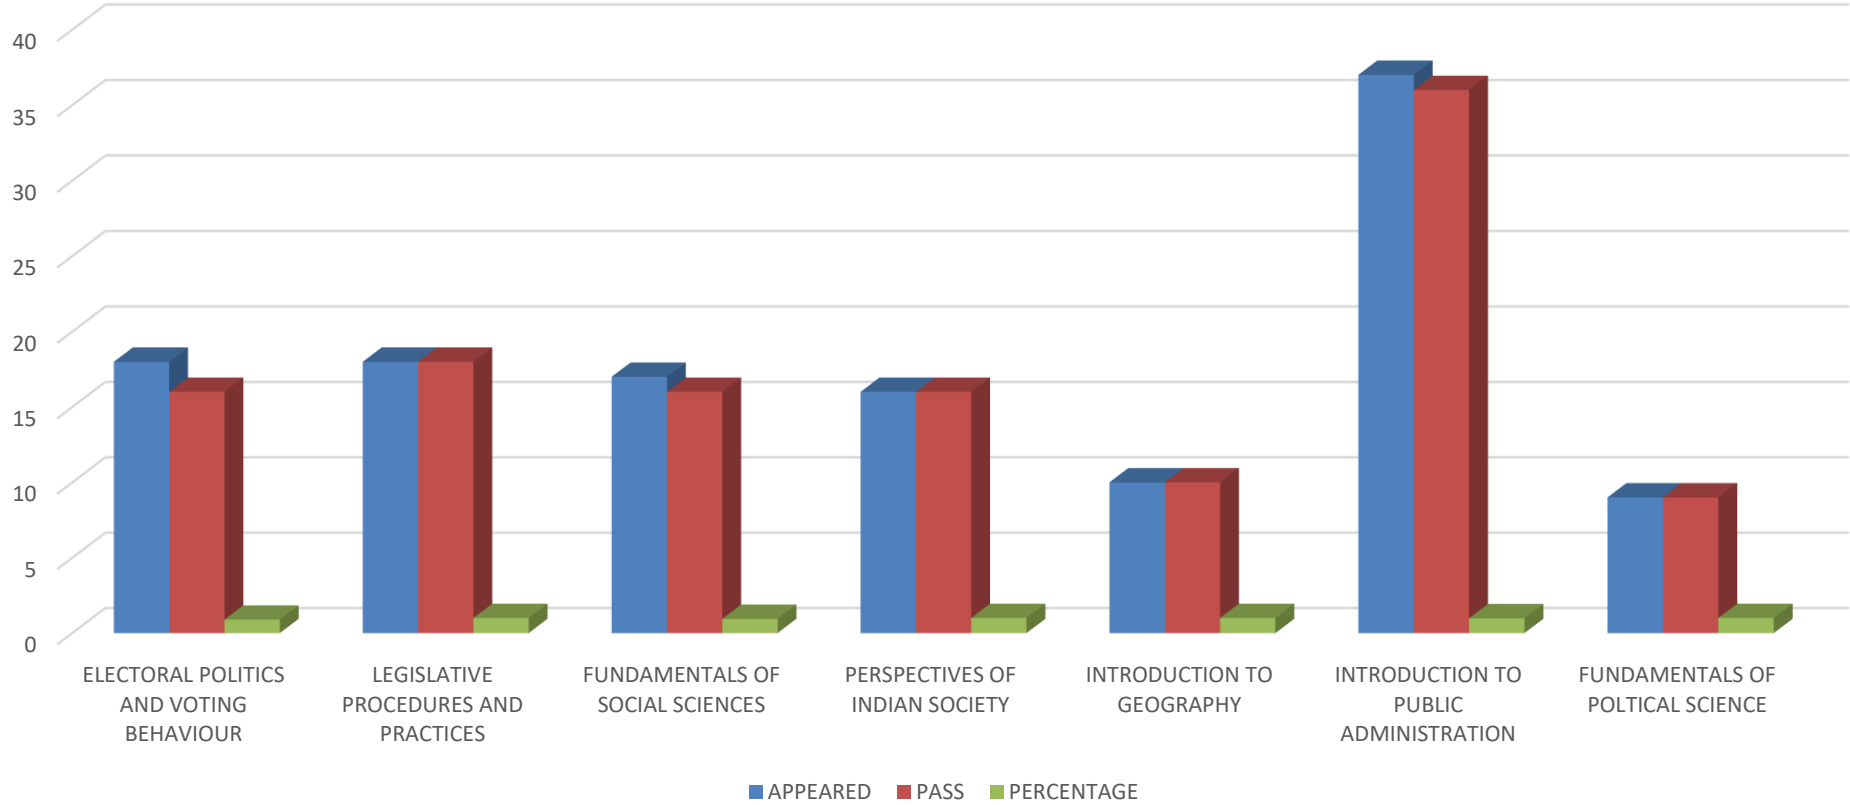

DEPARTMENT OF POLITICAL SCIENCE
RESULT ANALYSIS 2024 – 25

S.NO.	CLASS	SEMESTER	PAPER	TITLE OF THE PAPER	APPEARED	PASS	PERCENTAGE
1	III B.A	5	6D	ELECTORAL POLITICS AND VOTING BEHAVIOUR	18	16	89%
2	III B.A	5	7D	LEGISLATIVE PROCEDURES AND PRACTICES	18	18	100 %
3	I B.A	1	1	FUNDAMENTALS OF SOCIAL SCIENCES	17	16	94 %
4	I B.A	1	2	PERSPECTIVES OF INDIAN SOCIETY	16	16	100 %
5	II B.A	4	MDC	INTRODUCTION TO GEOGRAPHY	10	10	100 %
6	II BSC	3	MDC	INTRODUCTION TO PUBLIC ADMINISTRATION	37	36	98%
7	I B.A	2	3	FUNDAMENTALS OF POLITICAL SCIENCE	9	9	100%

RESULT ANALYSIS 2024-25

W. G. Gowda
PRINCIPAL
Y.A. Govt. College for Women
CHIRALA, Bapatla Dist., (A.P)